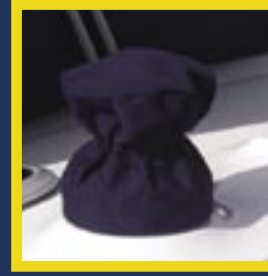

Winch Cover

Our Winch Covers are designed to protect the winch(s) from water ingress. Made from marine grade acrylic canvas, an internal elastic strap is sewn to the cover for securing to the winch body. Available in 9 size options to suit most of the popular winch designs and sizes.

Approximate dimensions Winch Cover

WH01	5" high by 5" diameter.	WH06	14" high by 13½" diameter.
WH02	7" high by 6" diameter.	WH07	15½" high by 16½" diameter.
WH03	8" high by 7" diameter.	WH08	18½" high by 22" diameter.
WH04	9½" high by 8½" diameter.	WH09	21" high by 27" diameter.
WH05	10½" high by 9½" diameter.