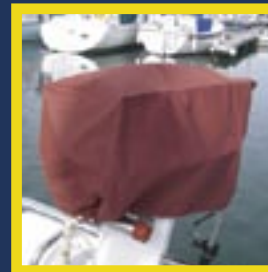

Outboard Motor

Designed to protect the top box from damaging ultra-violet light and moisture. The Outboard Cover has an adjustable drawstring cord for securing. Made from marine grade acrylic canvas, 3 different sizes are available, normally from stock.

Approximate dimensions Outboard Motor

OC01	Small	Length: 380mm	Width: 200mm	Depth: 250mm
OC02	Medium	Length: 450mm	Width: 250mm	Depth: 300mm
OC03	Large	Length: 500mm	Width: 300mm	Depth: 350mm

* **Stock Colours:** Mid-Blue 26, Dark Blue 28, Navy Blue 29 & Dark Navy 30. Other colours available upon request.

All dimensions are approximate and colours may vary from photograph shown. **Please Note:** The Folding Handy Cushion is not designed for use as a life saving aid. Please see attached price list for current prices. C&J Marine Ltd reserve the right to alter specifications without prior notice.